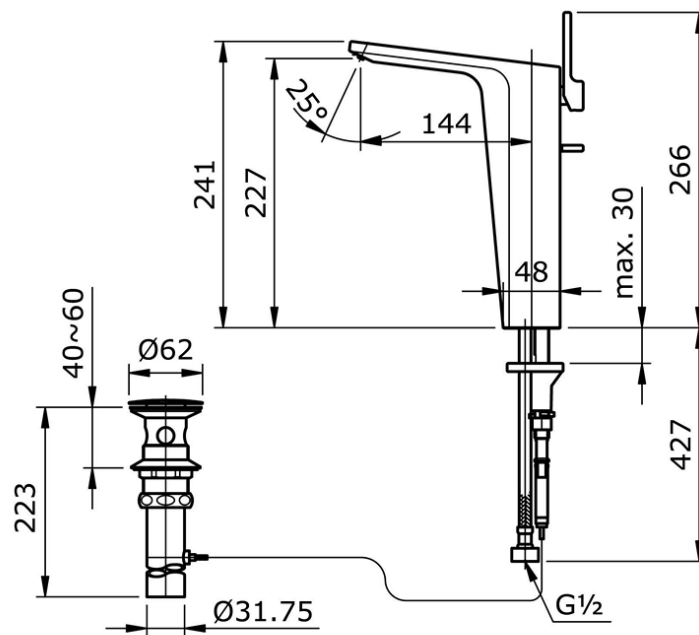

TX116LNNBR

IDR 4,860,000.00

Extended Single Lever Lavatory Faucet With 1" One Push Pop-Up Waste

Min Water Pressure: 0.05 MPa

Max Water Pressure: 0.75 MPa

Flow Rate: 7.0 Lpm

Some products may not be available in your area